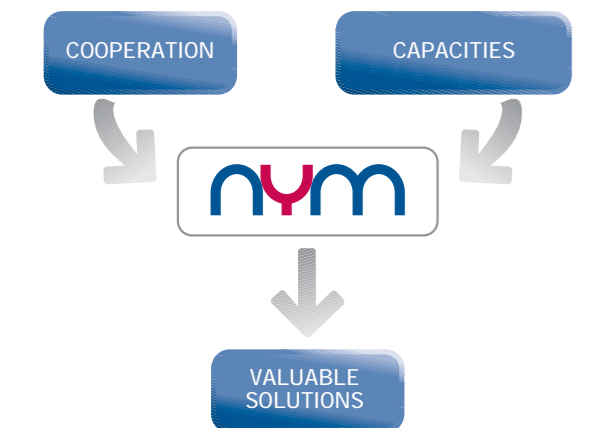

## WHAT IS NYM?

## QU'EST-CE QUE C'EST NYM?

To define **NYM** like the **power of the sea** is to represent a dynamic phenomenon that **gathers all the capacities of the marine and naval sector**.

NYM, Innovative Naval and Sea Managerial Association, is formed by **important institutions and companies of the sector**, giving answer to the necessities of the market through the cooperation and managerial collaboration; **proposing valuable solutions and projects "key in hand"** thanks to the union of the capacities of their members.

The managerial collaboration in NYM proposes the access to new market opportunities, contributing capacity and commitment with the social and economic commitment.

NYM shows up as solution in fields like the naval construction, services, maintenance and in all the productive and economic main areas of the naval and sea sector.

Reference of progress and constant improvement, NYM pursues strategic challenges and competitive difficulty approachable solutions from an individual optics.

Définir **NYM** comme la **puissance de la mer** c'est représenter un phénomène dynamique qui **réunit toutes les capacités du secteur maritime et naval**.